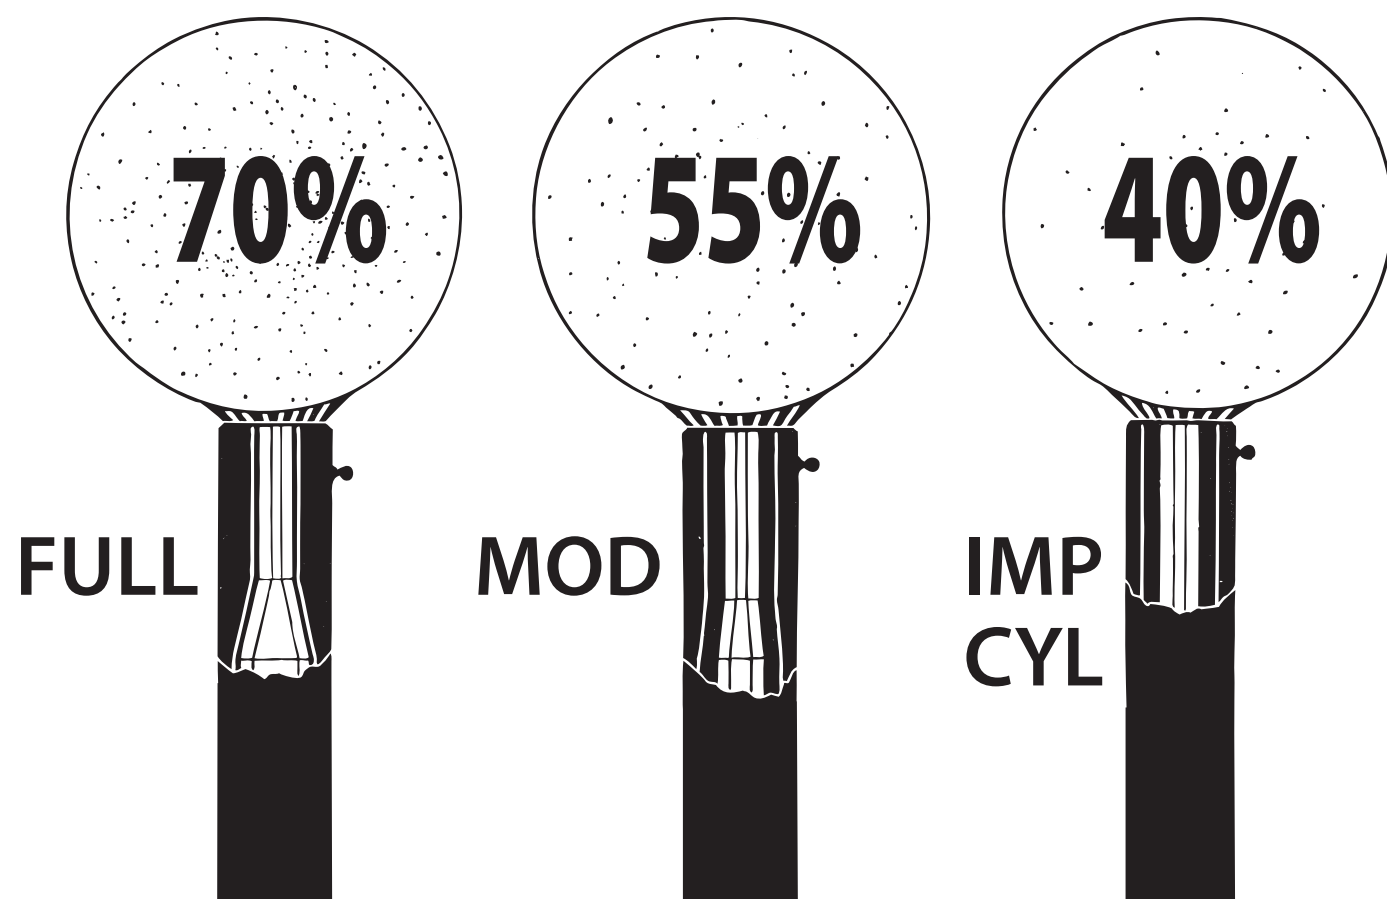

Shotgun Nomenclature Chart

Pump Action Shotgun

Break Action Shotgun

Semi-Automatic Shotgun

Shotgun Shell

Shotgun Rifled Slug

Know Your Gun and Ammo

Shotgun and Rifle Barrel Differences

Varieties of Shotgun Chokes

Choke Shot Patterns

Types of Twist Steel Barrels

Popular Shotgun Shell Gages

Use of incorrect ammo will cause barrel obstruction and dangerous conditions

Sizes of Shot

- Bird shot
- No. 9
- No. 8
- No. 7 1/2
- No. 6
- No. 5
- No. 4
- No. 2
- BB
- No. 4 Buck
- No. 3 Buck
- No. 1 Buck
- No. 0 Buck
- No. 00 Buck
- No. 000 Buck