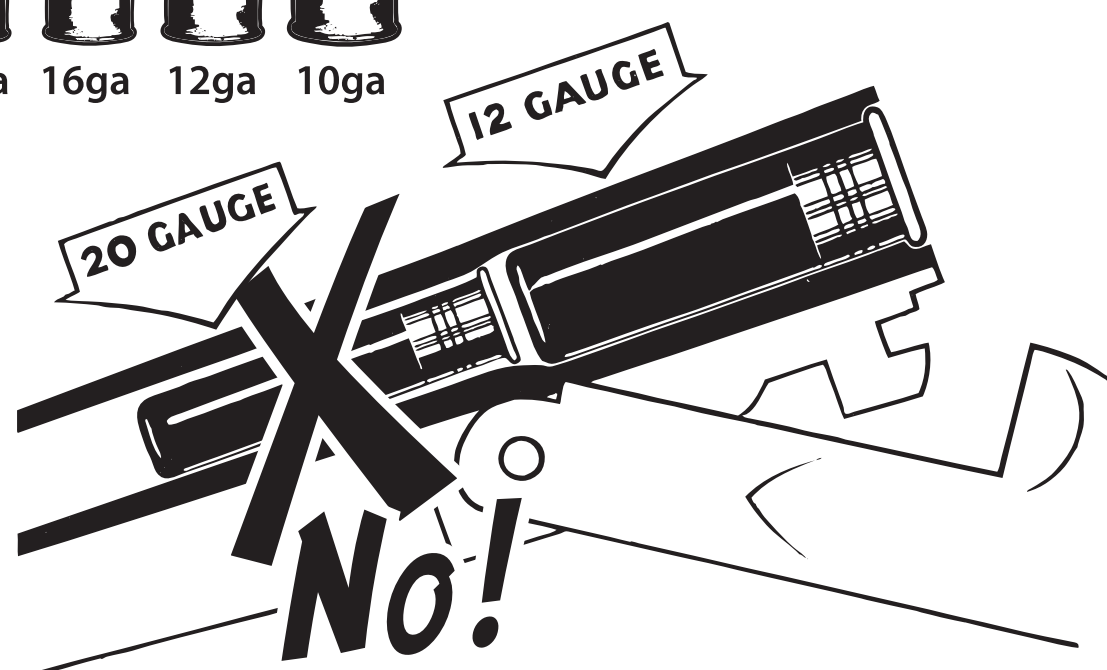

Varieties of Shotgun Chokes

Choke Shot Patterns

Types of Twist Steel Barrels

Popular Shotgun Shell Gages

Use of incorrect ammo will cause barrel obstruction and dangerous conditions

Sizes of Shot

- Bird shot
- No. 9
- No. 8
- No. 7 1/2
- No. 6
- No. 5
- No. 4
- No. 2
- BB
- No. 4 Buck
- No. 3 Buck
- No. 1 Buck
- No. 0 Buck
- No. 00 Buck
- No. 000 Buck