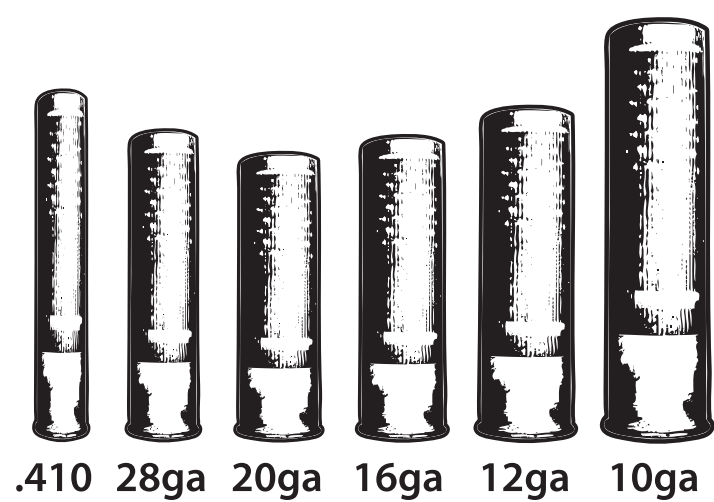

Varieties of Shotgun Chokes

Choke Shot Patterns

Types of Twist Steel Barrels

Popular Shotgun Shell Gages

Use of incorrect ammo will cause barrel obstruction and dangerous conditions

Sizes of Shot

- Bird shot
- No. 9
- No. 8
- No. 7 1/2
- No. 6
- No. 5
- No. 4
- No. 2
- BB
- No. 4 Buck
- No. 3 Buck
- No. 1 Buck
- No. 0 Buck
- No. 00 Buck
- No. 000 Buck